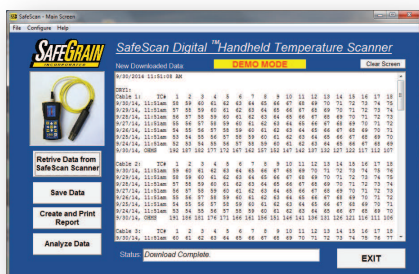

SafeScan Digital

Handheld Grain Temperature Scanner

Monitor Your Grain, Anytime, Anywhere.

SafeScan Digital Scanner is a handheld portable device for monitoring grain temperatures using the TSGC Central Reading Station (CRS). Together with the SafeScan software, it provides a complete, yet economical grain quality solution.

SafeScan in action

Easy to use scanning and reporting.

The 7 most recent temperature readings are saved in the scanner for easy review in the field or at the PC.

SafeScan Software provides data viewing, analyzing, graphing, reporting and archiving.

Clear color graphics for at-a-glance analysis.

Main Screen

Graphing and Analysis

SafeScan Report

- Fast scanning of temperature cables
- AA battery powered handheld scanner
- Rugged military-spec connector
- Padded carrying case included
- Reports show the last 7 readings