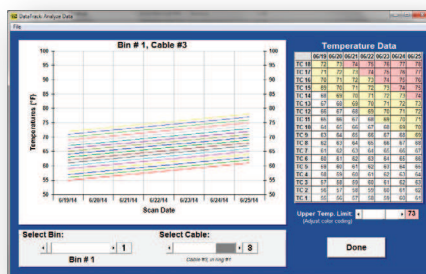

SafeScan Digital

Handheld Grain Temperature Scanner

Monitor Your Grain, Anytime, Anywhere.

SafeScan Digital Scanner is a handheld portable device for monitoring grain temperatures using the TSGC Central Reading Station (CRS). Together with the SafeScan software, it provides a complete, yet economical grain quality solution.

SafeScan in action

Easy to use scanning and reporting.

The 7 most recent temperature readings are saved in the scanner for easy review in the field or at the PC.

SafeScan Software provides data viewing, analyzing, graphing, reporting and archiving.

Clear color graphics for at-a-glance analysis.

Main Screen

Graphing and Analysis

SafeScan Report

- Fast scanning of temperature cables
- AA battery powered handheld scanner
- Rugged military-spec connector
- Padded carrying case included
- Reports show the last 7 readings

- Color graph shows temperature trends
- Measures Ohms for temperature cable verification
- Software archives all the readings
- For use with thermocouple temperature cables
- Data Analysis with color-coded temperatures and alarms